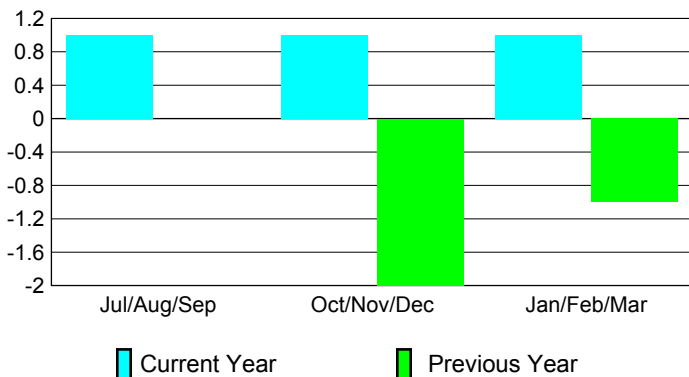

2009-2010 GMT Quarterly Report for District (or Undistricted) **District 310 E**

GMT: **SOMSAKDI LOVISUTH**

Location: **THAILAND**

GMT CA: **5**

CLUBS

Club Results
2009-2010

Clubs
2008-2009

Month	New Club Goal	Actual New Clubs	Actual Dropped Clubs	Gain/Loss of Clubs	Gain/Loss of Clubs
Jul/Aug/Sep	3	2	-1	1	0
Oct/Nov/Dec	1	1	0	1	-2
Jan/Feb/Mar	1	1	0	1	-1
Totals	5	4	-1	3	-3

Club Results 2009-2010

Goal, New, Dropped, Gain/Loss

Comparison of Club Gain/Loss

Current Year Compared to the Previous Year

YTD Status Quo Clubs 2009-2010

Status Quo Clubs Compared to Status Quo Members

MEMBERSHIP

Membership Results
2009-2010

Membership
2008-2009

Month	Net Memb Goal	Actual New Memb	Actual Dropped Memb	Gain/Loss of Memb	Gain/Loss of Memb
Jul/Aug/Sep	175	76	-35	41	9
Oct/Nov/Dec	40	65	-62	3	-67
Jan/Feb/Mar	50	125	-20	105	3
Totals	265	266	-117	149	-55

Membership Results 2009-2010

Goal, New, Dropped, Gain/Loss

Comparison of Membership Gain/Loss

Current Year Compared to the Previous Year

Gender Comparison 2009-2010

Jul/Aug/Sep

Oct/Nov/Dec

Jan/Feb/Mar

Male

Female