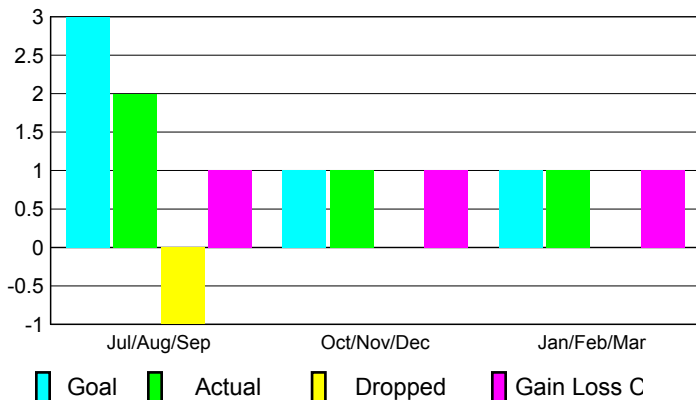

## CLUBS

**Club Results**  
2009-2010

**Clubs**  
2008-2009

Month	New Club Goal	Actual New Clubs	Actual Dropped Clubs	Gain/Loss of Clubs	Gain/Loss of Clubs
Jul/Aug/Sep	3	2	-1	1	0
Oct/Nov/Dec	1	1	0	1	-2
Jan/Feb/Mar	1	1	0	1	-1
<b>Totals</b>	<b>5</b>	<b>4</b>	<b>-1</b>	<b>3</b>	<b>-3</b>

### Club Results 2009-2010

Goal, New, Dropped, Gain/Loss

### Comparison of Club Gain/Loss

Current Year Compared to the Previous Year