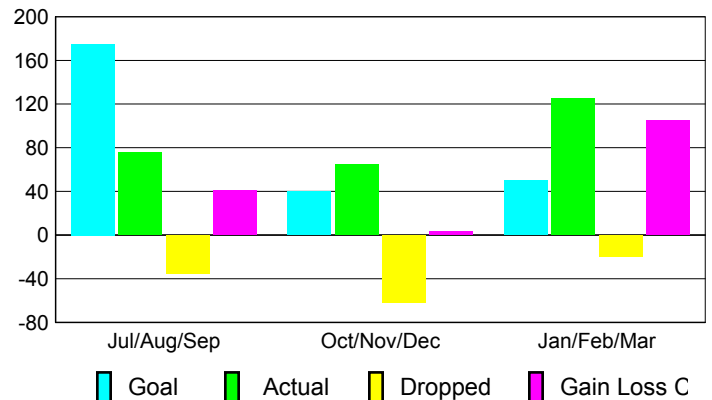

### YTD Status Quo Clubs 2009-2010

Status Quo Clubs Compared to Status Quo Members

## MEMBERSHIP

**Membership Results**  
2009-2010

**Membership**  
2008-2009

Month	Net Memb Goal	Actual New Memb	Actual Dropped Memb	Gain/Loss of Memb	Gain/Loss of Memb
Jul/Aug/Sep	175	76	-35	41	9
Oct/Nov/Dec	40	65	-62	3	-67
Jan/Feb/Mar	50	125	-20	105	3
<b>Totals</b>	<b>265</b>	<b>266</b>	<b>-117</b>	<b>149</b>	<b>-55</b>

### Membership Results 2009-2010

Goal, New, Dropped, Gain/Loss

### Comparison of Membership Gain/Loss

Current Year Compared to the Previous Year